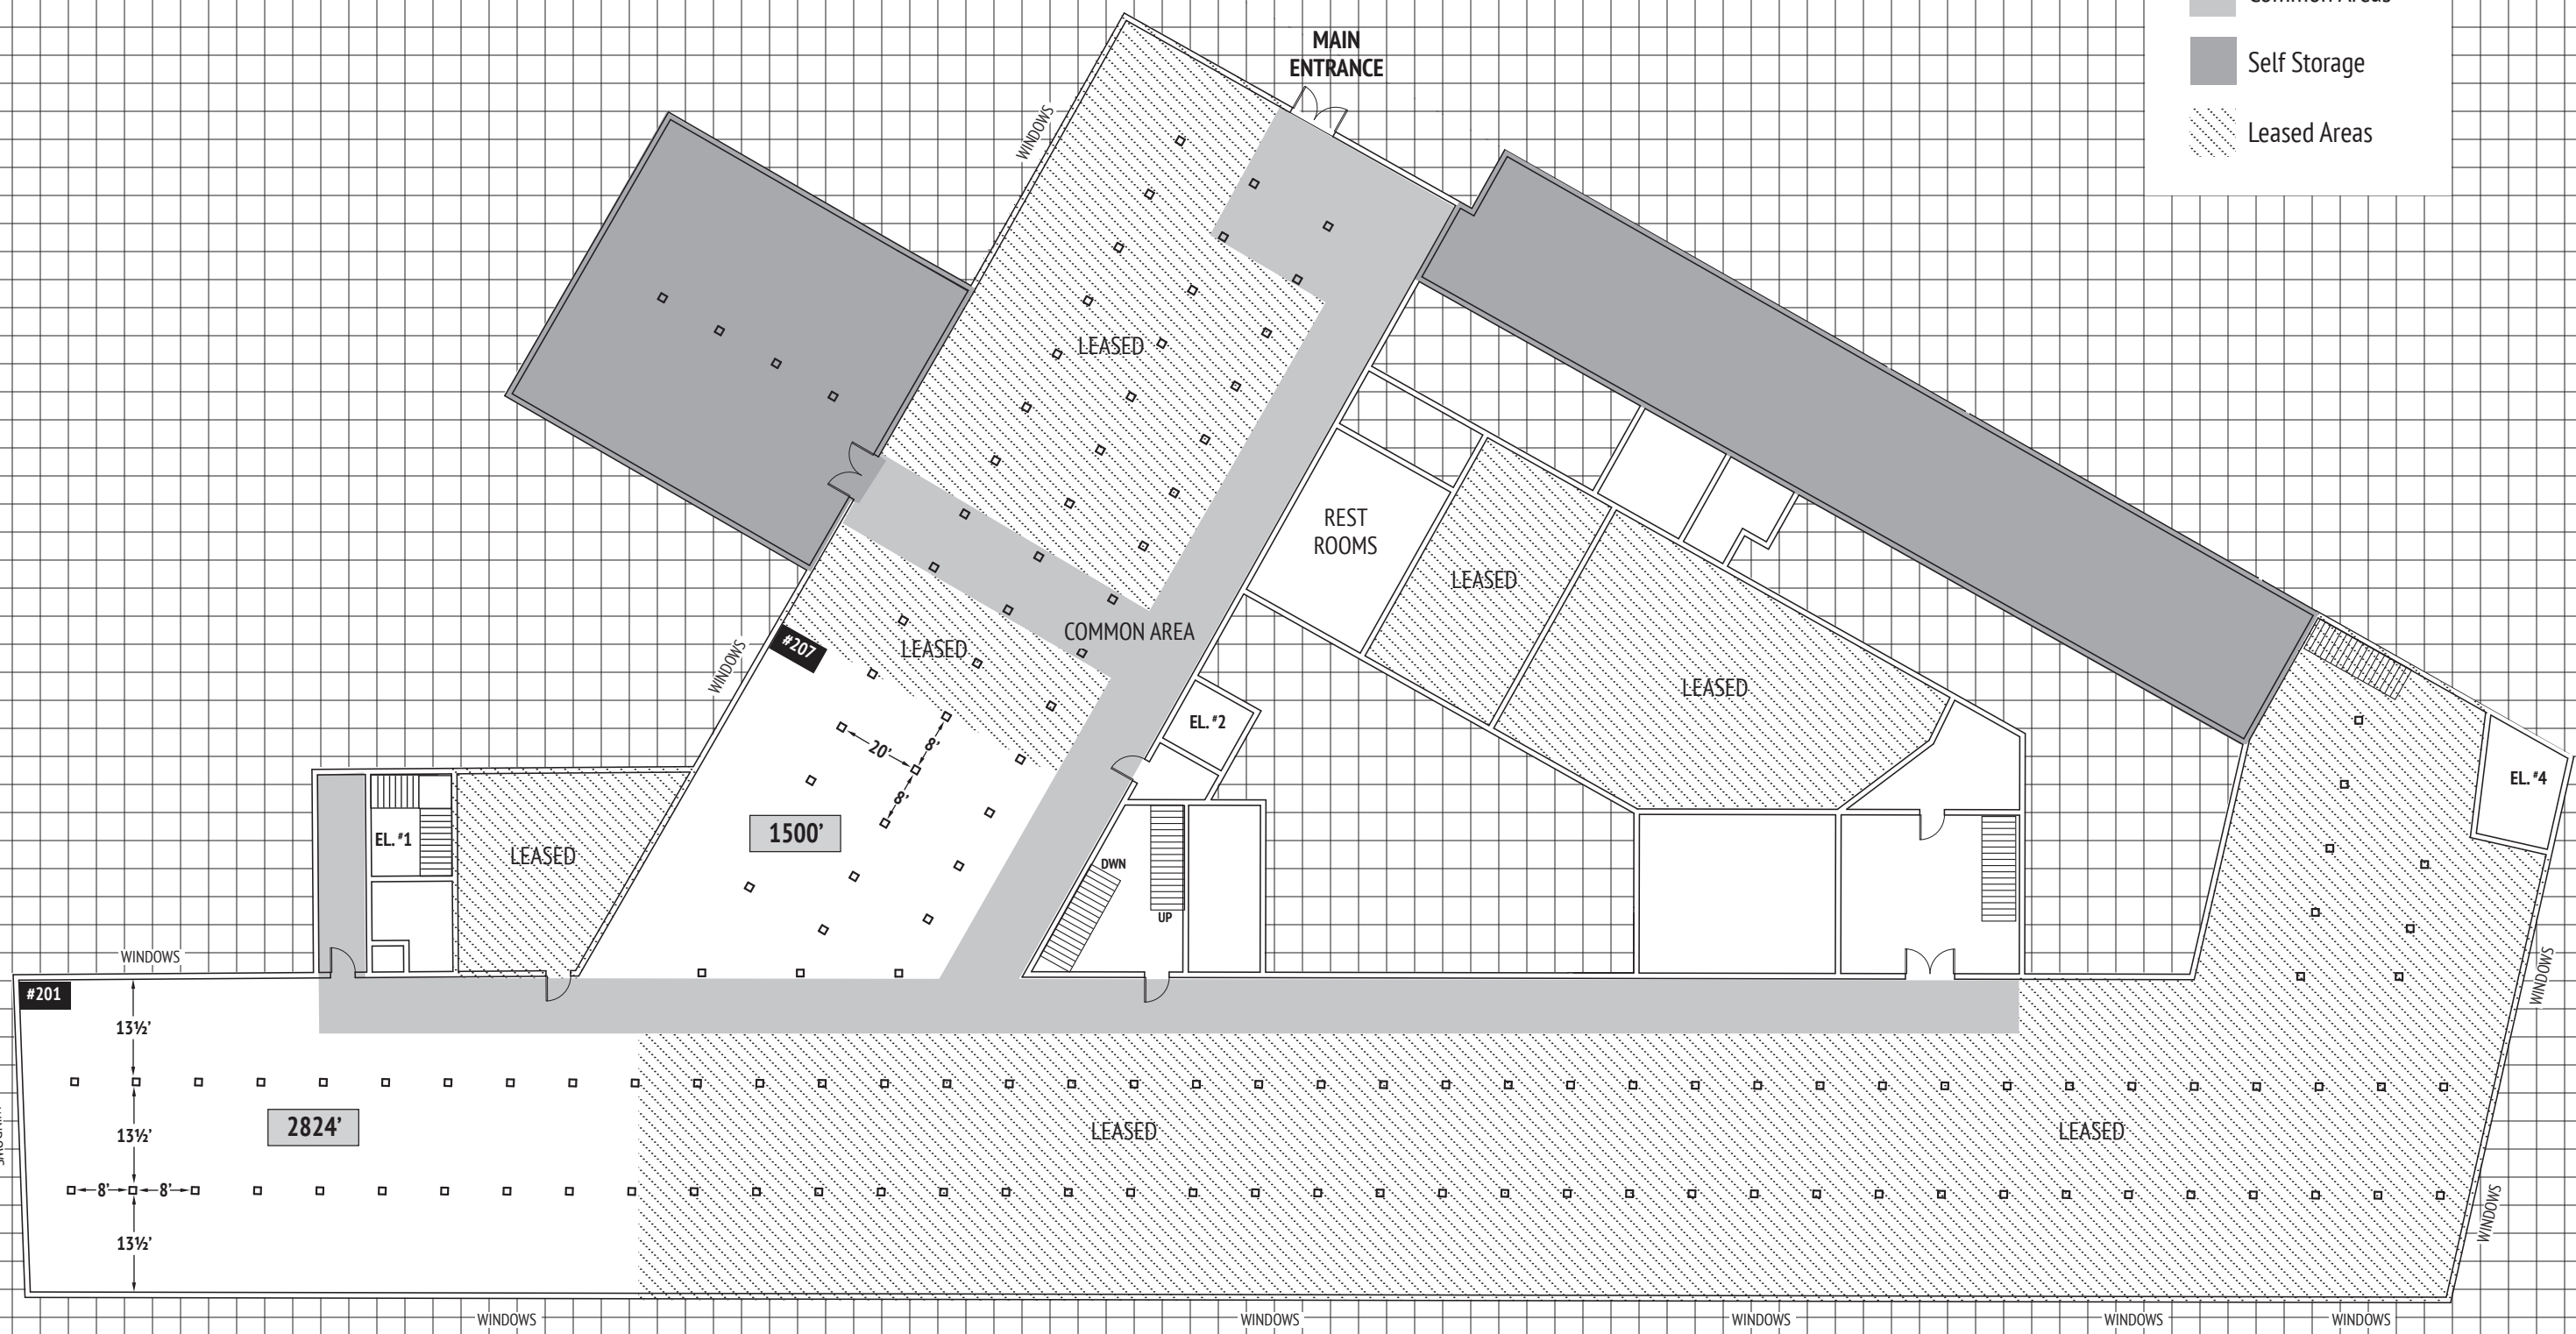

- Courtyard/Outdoors
- Common Areas
- Self Storage
- Leased Areas

MECHANIC AVE.

POND STREET

Floor Plans First Floor; Section A

WOONSOCKET INDUSTRIAL COMPLEX
 32 Mechanic Ave., Woonsocket, RI 02895
www.WIC1.com 401.766.6565

-  Courtyard/Outdoors
-  Common Areas
-  Self Storage
-  Leased Areas

POND STREET

Floor Plans First Floor; Section B

WOONSOCKET INDUSTRIAL COMPLEX
 32 Mechanic Ave., Woonsocket, RI 02895
www.WIC1.com 401.766.6565

-  Courtyard/Outdoors
-  Common Areas
-  Self Storage
-  Leased Areas

Floor Plans Second Floor; Section A

WOONSOCKET INDUSTRIAL COMPLEX
 32 Mechanic Ave., Woonsocket, RI 02895
www.WIC1.com 401.766.6565

-  Courtyard/Outdoors
-  Common Areas
-  Self Storage
-  Leased Areas

Floor Plans Second Floor; Section B

WOONSOCKET INDUSTRIAL COMPLEX
 32 Mechanic Ave., Woonsocket, RI 02895
www.WIC1.com 401.766.6565

-  Courtyard/Outdoors
-  Common Areas
-  Self Storage
-  Leased Areas

Floor Plans Third Floor; Section A