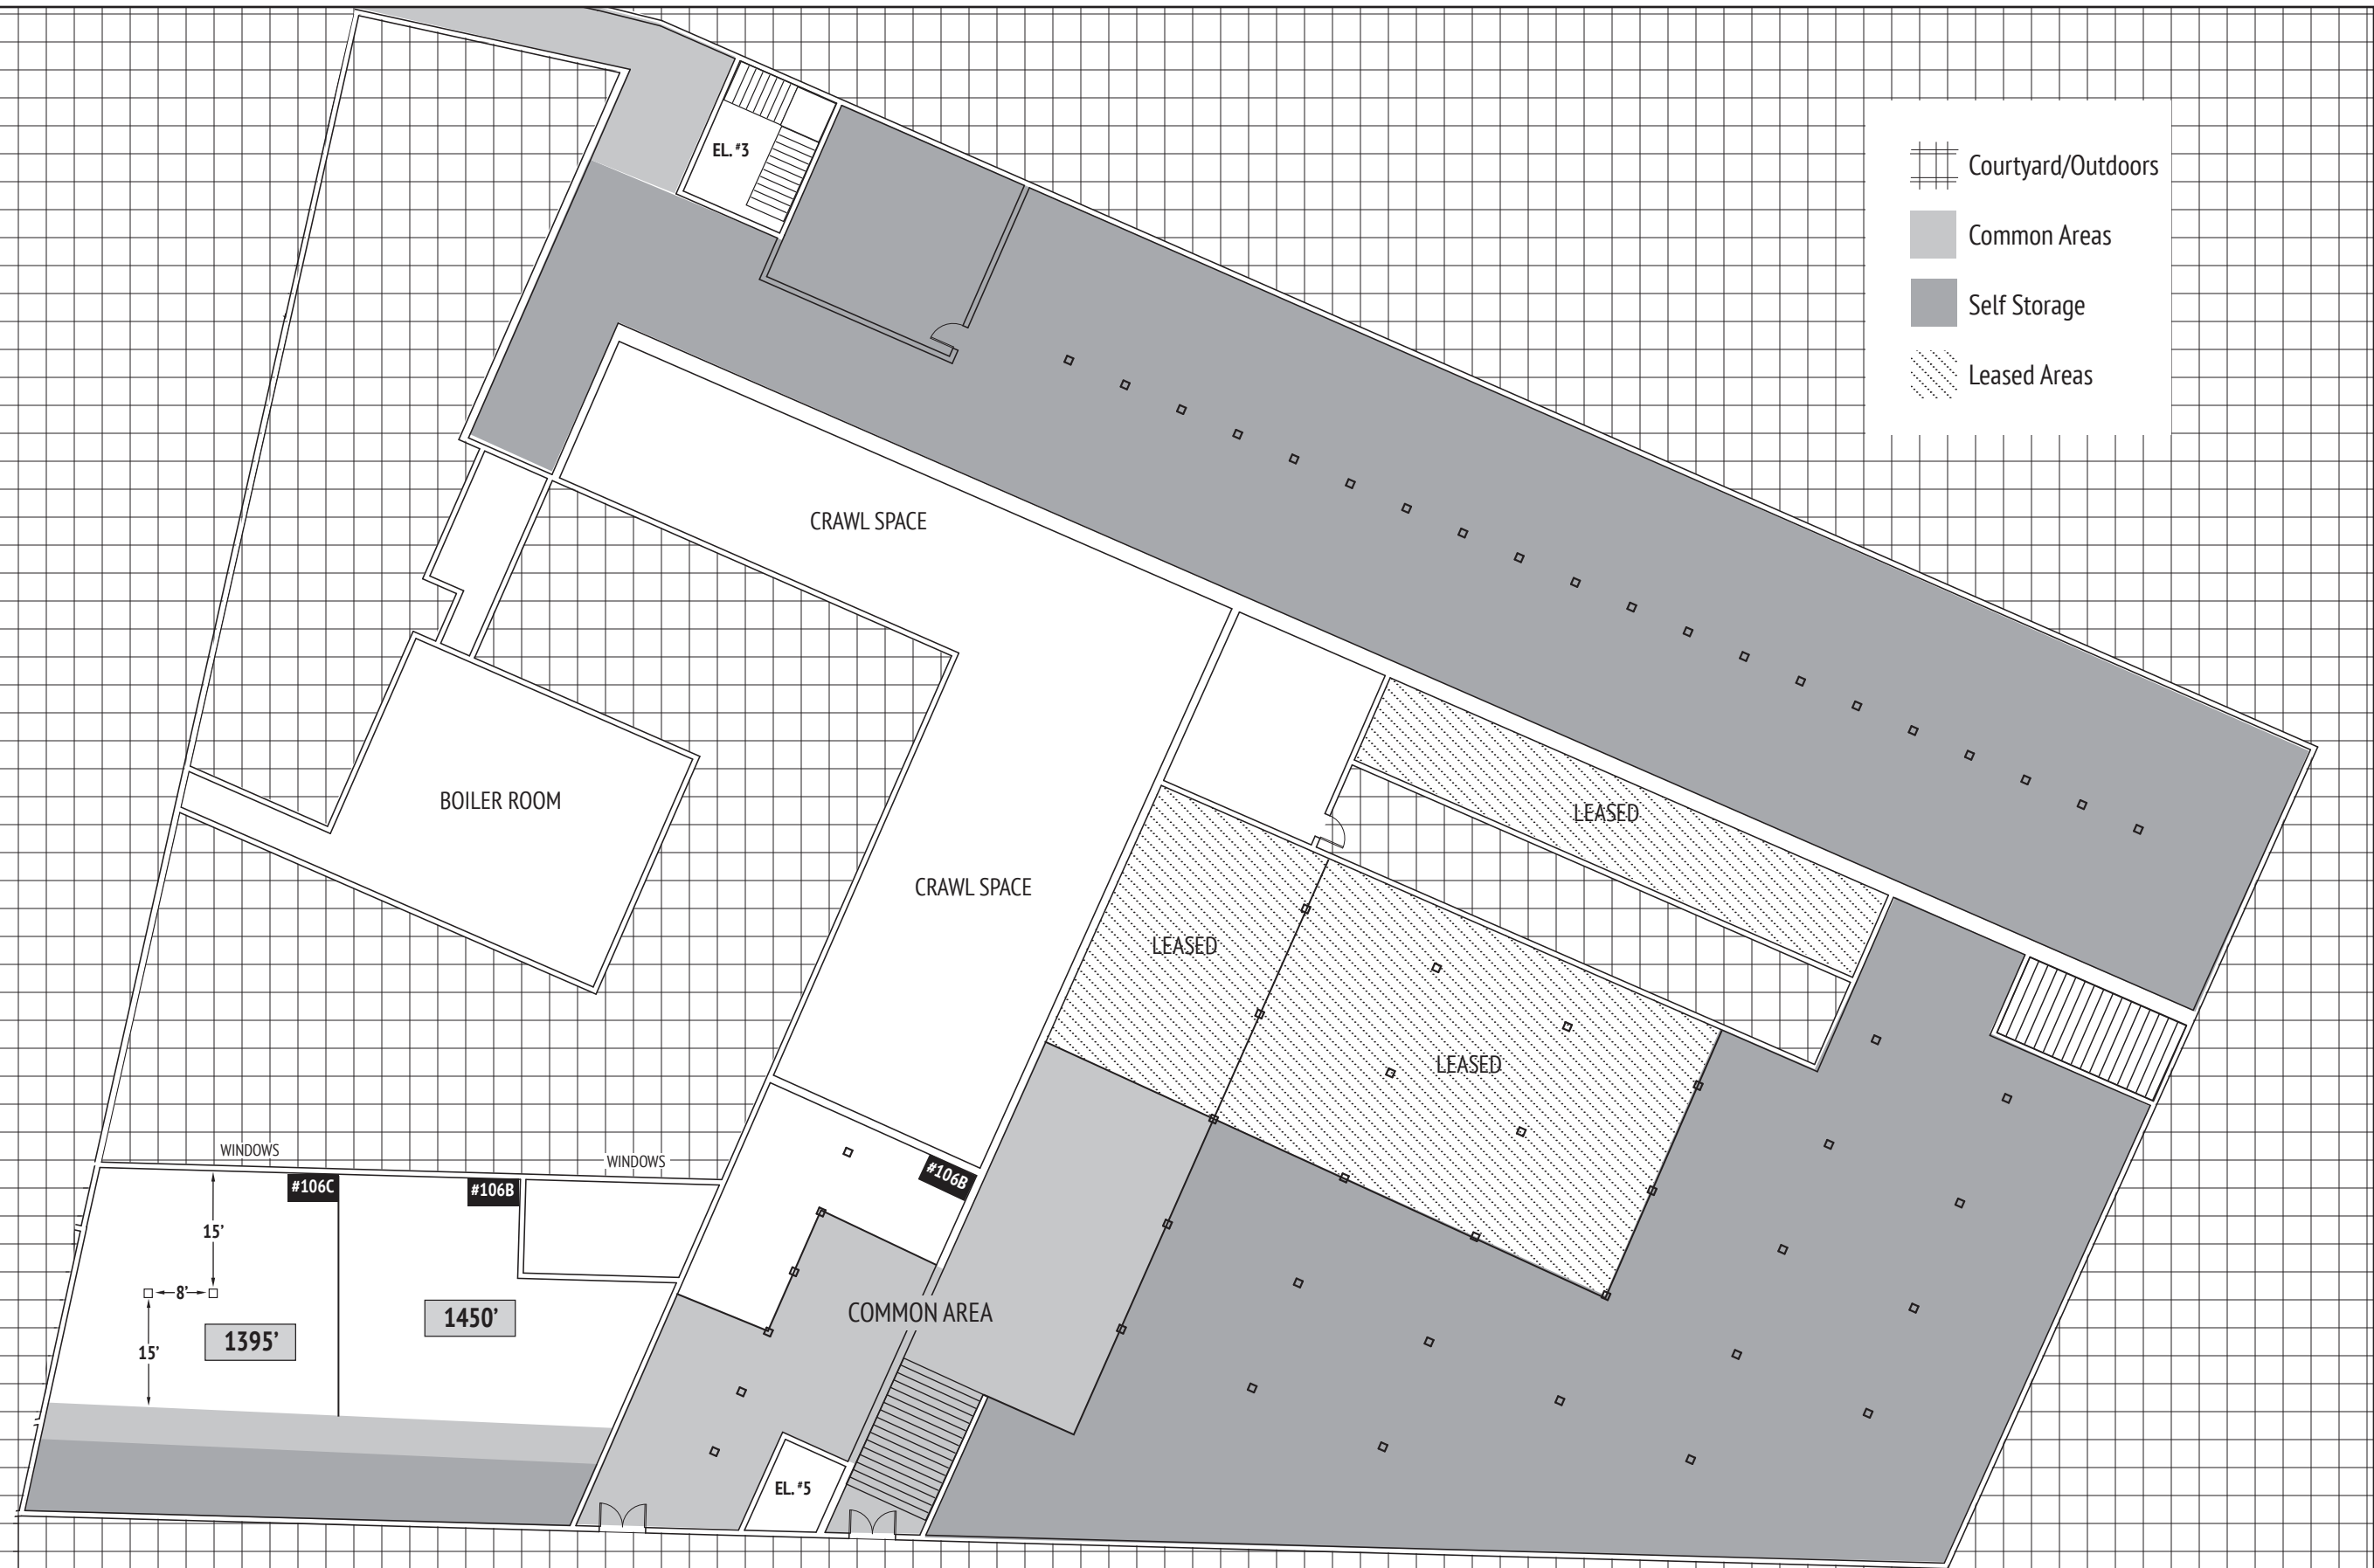

- Courtyard/Outdoors
- Common Areas
- Self Storage
- Leased Areas

MECHANIC AVE.

POND STREET

Floor Plans First Floor; Section A

WOONSOCKET INDUSTRIAL COMPLEX
 32 Mechanic Ave., Woonsocket, RI 02895
www.WIC1.com 401.766.6565

-  Courtyard/Outdoors
-  Common Areas
-  Self Storage
-  Leased Areas

POND STREET

Floor Plans First Floor; Section B

WOONSOCKET INDUSTRIAL COMPLEX
 32 Mechanic Ave., Woonsocket, RI 02895
www.WIC1.com 401.766.6565

-  Courtyard/Outdoors
-  Common Areas
-  Self Storage
-  Leased Areas

Floor Plans Second Floor; Section A

WOONSOCKET INDUSTRIAL COMPLEX
 32 Mechanic Ave., Woonsocket, RI 02895
www.WIC1.com 401.766.6565

-  Courtyard/Outdoors
-  Common Areas
-  Self Storage
-  Leased Areas

Floor Plans Second Floor; Section B

WOONSOCKET INDUSTRIAL COMPLEX
 32 Mechanic Ave., Woonsocket, RI 02895
www.WIC1.com 401.766.6565

-  Courtyard/Outdoors
-  Common Areas
-  Self Storage
-  Leased Areas

Floor Plans Third Floor; Section A