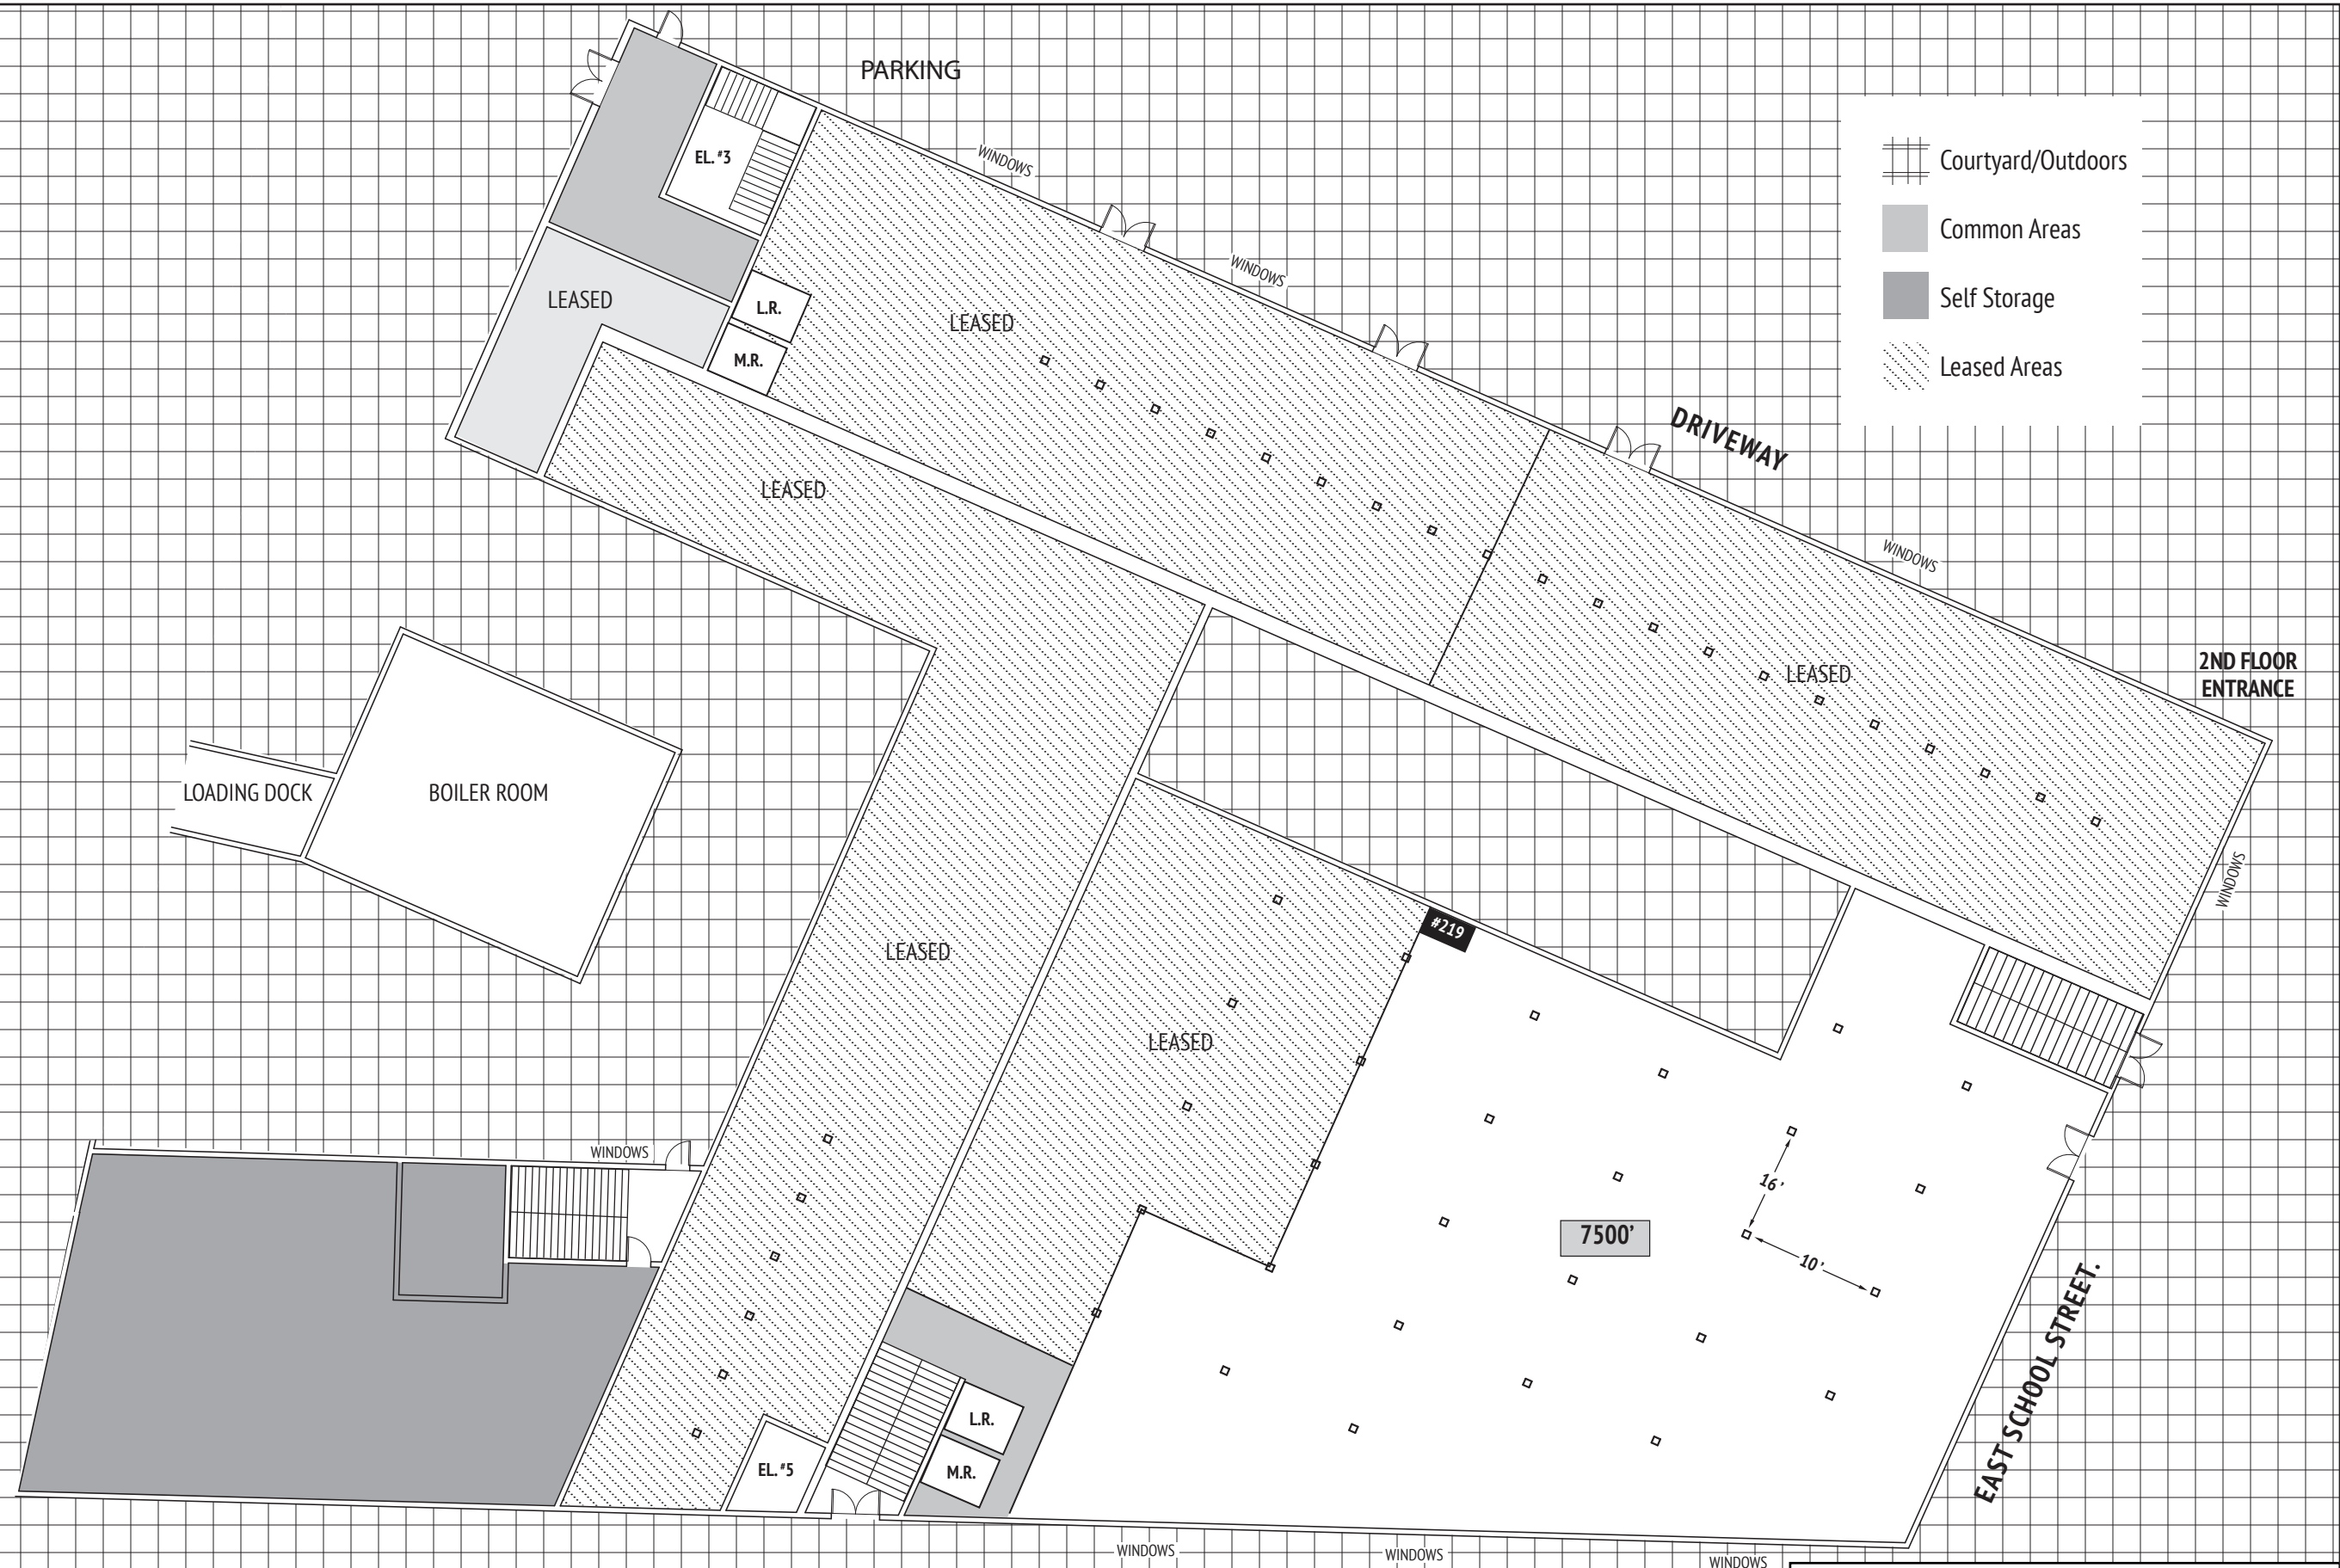

- Courtyard/Outdoors
- Common Areas
- Self Storage
- Leased Areas

MECHANIC AVE.

POND STREET

Floor Plans First Floor; Section A

WOONSOCKET INDUSTRIAL COMPLEX
 32 Mechanic Ave., Woonsocket, RI 02895
www.WIC1.com 401.766.6565

-  Courtyard/Outdoors
-  Common Areas
-  Self Storage
-  Leased Areas

POND STREET

Floor Plans First Floor; Section B

WOONSOCKET INDUSTRIAL COMPLEX
 32 Mechanic Ave., Woonsocket, RI 02895
www.WIC1.com 401.766.6565

-  Courtyard/Outdoors
-  Common Areas
-  Self Storage
-  Leased Areas

Floor Plans Second Floor; Section A

WOONSOCKET INDUSTRIAL COMPLEX
 32 Mechanic Ave., Woonsocket, RI 02895
www.WIC1.com 401.766.6565

-  Courtyard/Outdoors
-  Common Areas
-  Self Storage
-  Leased Areas

Floor Plans Second Floor; Section B

WOONSOCKET INDUSTRIAL COMPLEX
 32 Mechanic Ave., Woonsocket, RI 02895
www.WIC1.com 401.766.6565

-  Courtyard/Outdoors
-  Common Areas
-  Self Storage
-  Leased Areas

Floor Plans Third Floor; Section A