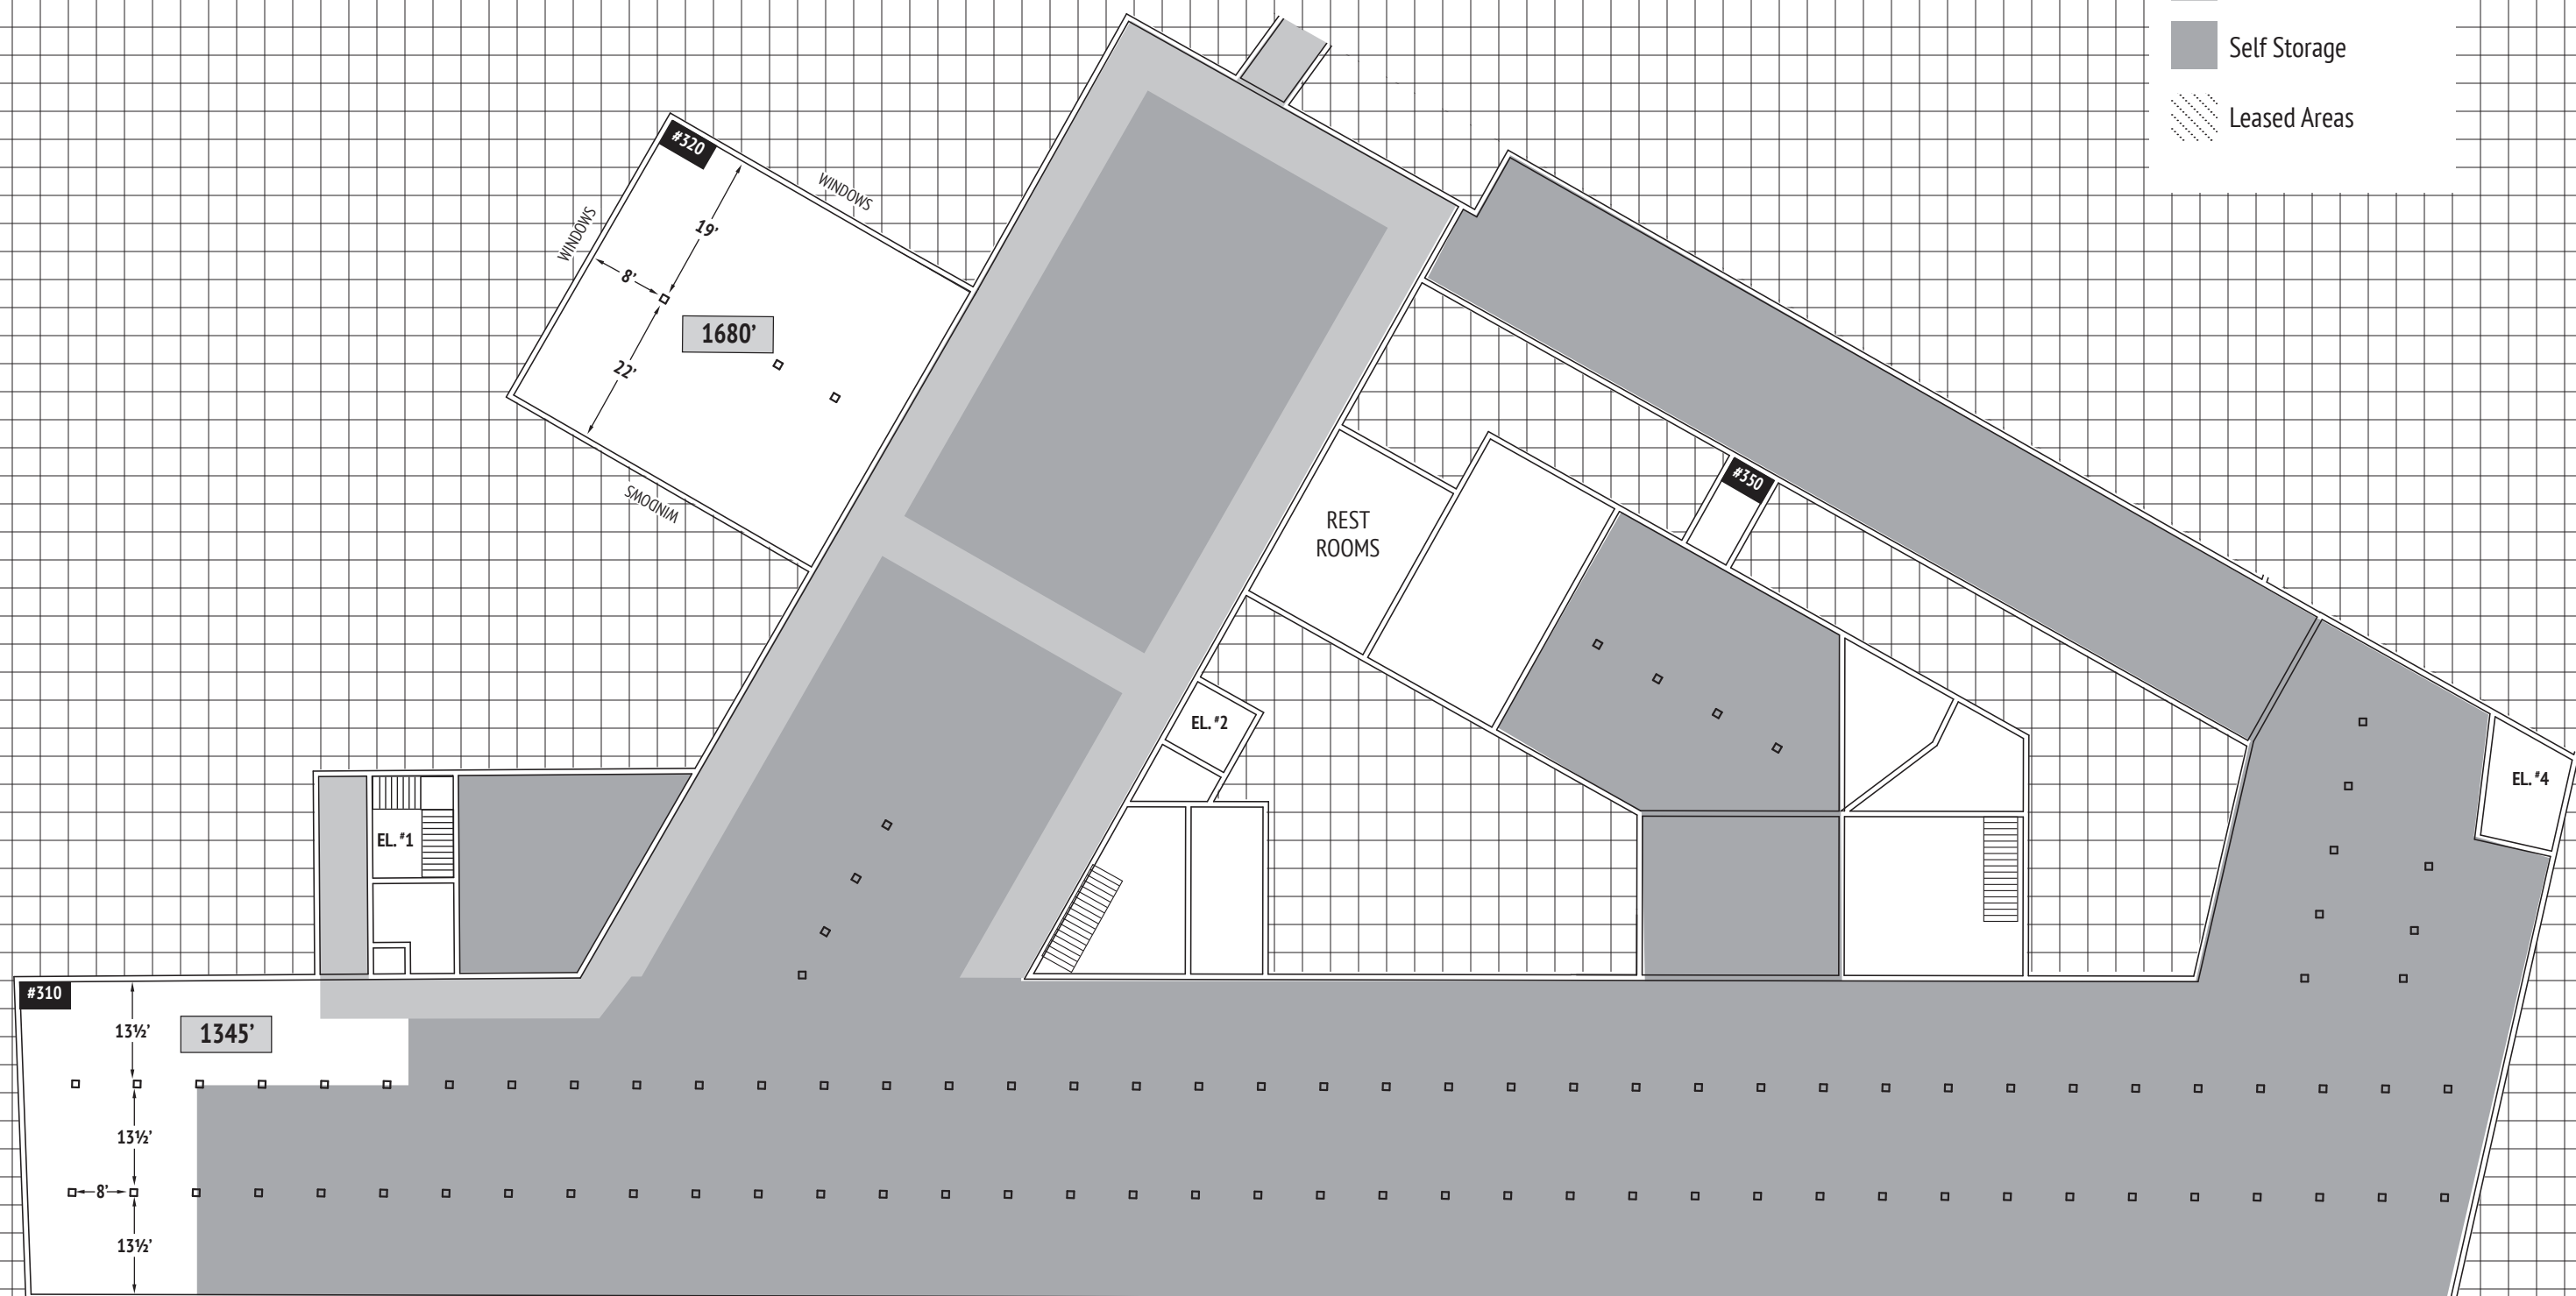

- Courtyard/Outdoors
- Common Areas
- Self Storage
- Leased Areas

Floor Plans Third Floor; Section A

WOONSOCKET INDUSTRIAL COMPLEX
32 Mechanic Ave., Woonsocket, RI 02895
www.WIC1.com 401.766.6565