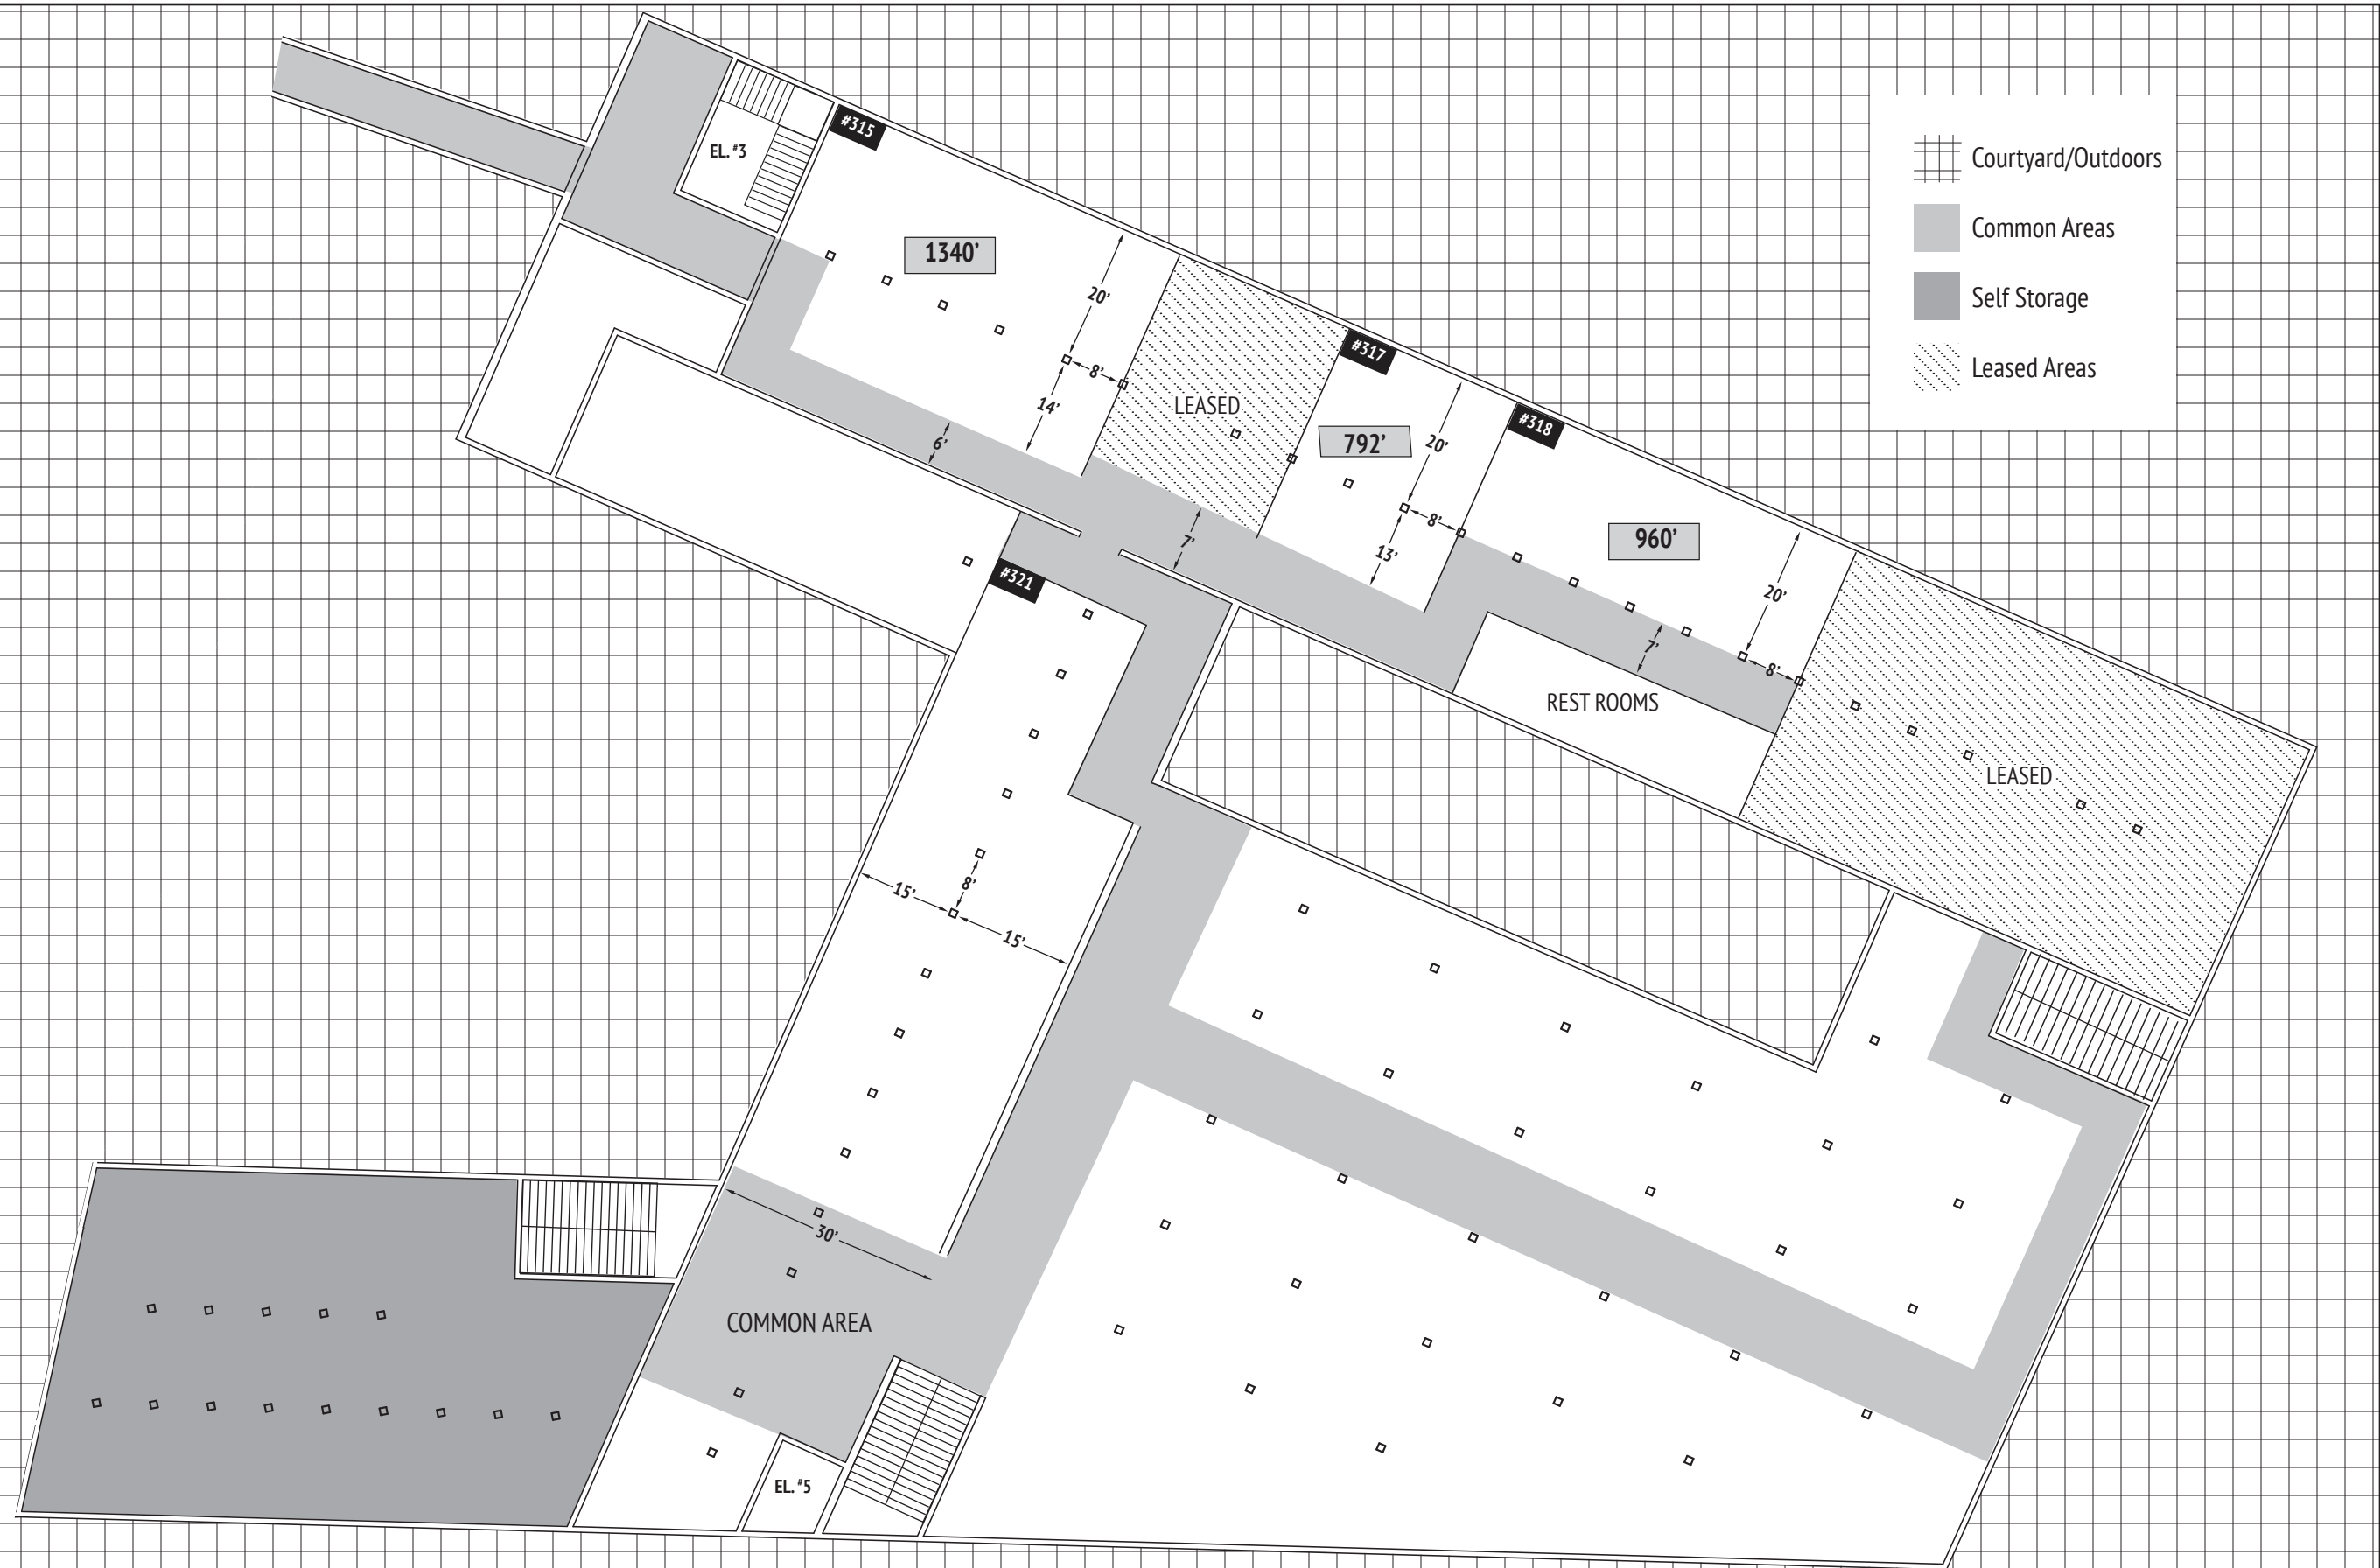

- Courtyard/Outdoors
- Common Areas
- Self Storage
- Leased Areas

Floor Plans Third Floor; Section B

WOONSOCKET INDUSTRIAL COMPLEX
32 Mechanic Ave., Woonsocket, RI 02895
www.WIC1.com 401.766.6565